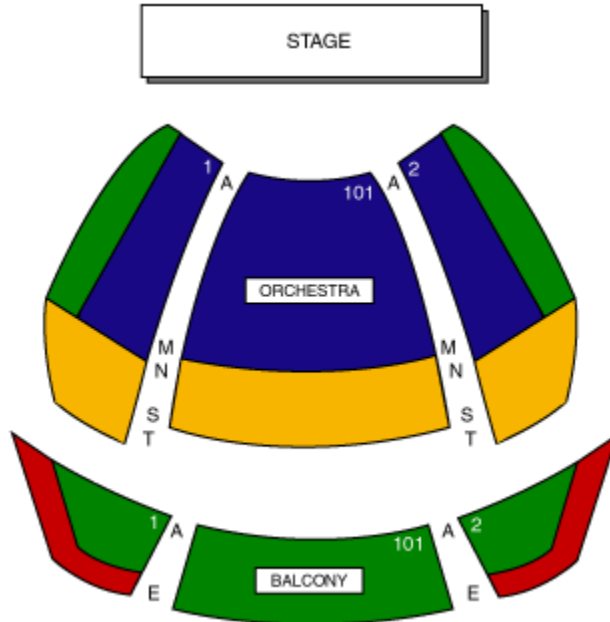

# Glass Reich Bryars

Saturday, March 06, 2010 at 8:00 PM

Zellerbach Theatre, Annenberg Center for the Performing Arts

-  Center Orchestra: Section 1
-  Rear Orchestra: Section 2
-  Balcony: Section 3